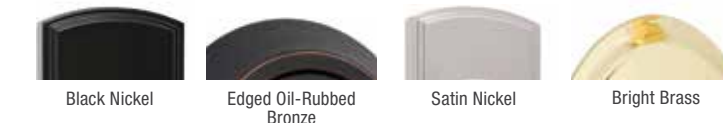

DOOR OPTIONS

STAIN OPTIONS

PAINT OPTIONS

* Indicates corresponding frame color option is available.

FRAME OPTIONS

HARDWARE OPTIONS

HANDLESETS

LEVERS

KNOBS

DEADBOLTS

FINISH OPTIONS

MULTI-POINT LOCKING SYSTEMS

FINISH OPTIONS

ENTRY DOOR OPTIONS

SURREY, FULL GLASS

Smooth in Merlot Paint Oak Grain in Natural Oak Stain

KINGSLEY, 3/4 GLASS

Oak Grain in Mahogany Stain Smooth in Pine Paint Shown with One Sidelite

HUDSON, CAMBER TOP

Mahogany Grain in Light Oak Stain Smooth in Red Paint Shown with One Sidelite

ESTELE, FAN LITE