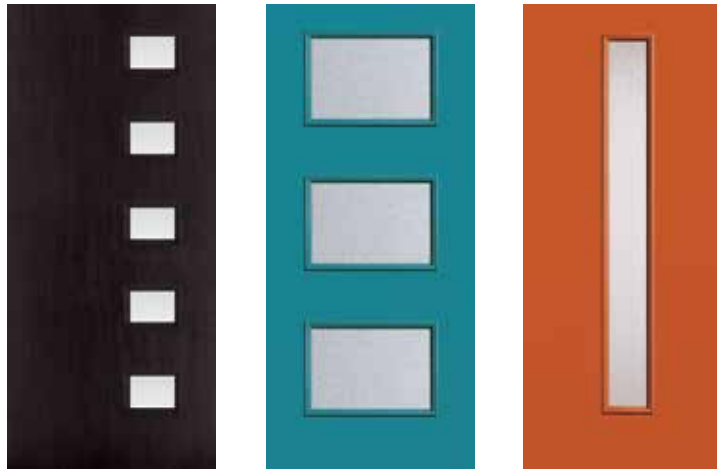

AMELIA, 1/2 GLASS

Smooth in Fog Paint Mahogany Grain in Mahogany Stain Shown with Transom and Two Sidelites

VENICE, OVAL

Oak Grain in Natural Oak Stain Smooth in Maple Paint Shown with Transom and Two Sidelites

MODERN DOORS

Low-E Castor, Mahogany Grain in Black Cherry Stain Privacy Glass Orion, Smooth in Teal Paint Privacy Glass Linos, Smooth in Orange Paint

1/2 GLASS

Grilles Between Glass, Smooth in Forest Green Paint Low-E Oak Grain in Light Oak Stain