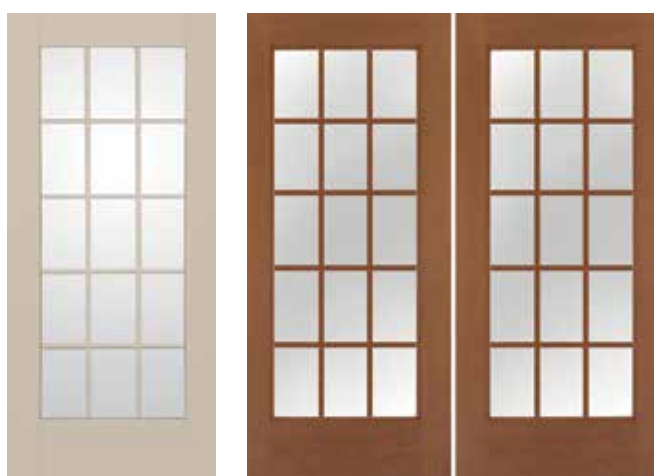

FLUSH-GLAZED, FULL GLASS

Smooth in Sand Paint   Oak Grain in Cherry Stain