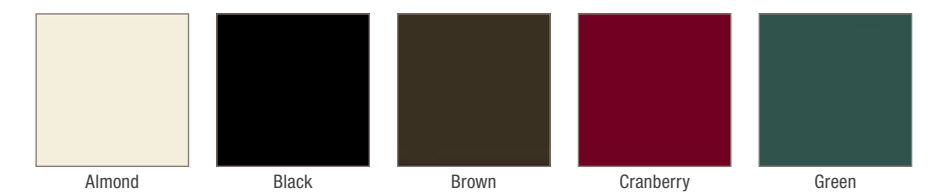

SPECIAL ORDER COLORS

Almond   Black   Brown   Cranberry   Green

Larson is a registered mark of Larson Manufacturing Co. Larson reserves the right to alter or discontinue any model, specification, warranty or price without notice.

NOTE: All doors available in 6'8" height and 32", 34" and 36" widths. Additional heights and widths available in select styles. Sidelites available in 10", 12" and 14" widths.